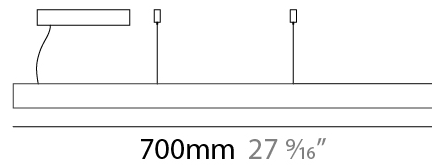

LED40 SUSPENSION

D71004-

base number
Color   Finish
Temperature   Options

1. To build a product code in our configurator select the specify button on the base model # product page
2. To build a manual product code on this datasheet choose from the options listed below in blue font and add the suffix to the base model #

GENERAL

Series: Woodlin
Subseries: LED40
Brand: Tunto
Division: Design
Mounting Type: Suspension
Mounting Location: Ceiling
Subcategory: Profile

PHYSICAL

Shape: Rectangle
Length (mm): 700
Length (in): 27 ⁹/₁₆
Width (mm): 400
Width (in): 15 ³/₄
Height (mm): 40
Height (in): 1 ⁹/₁₆
Max. Overall Height (mm): 2040
Max. Overall Height (in): 80 ⁵/₁₆
Light Distribution: Direct
Diffuser: Opal
Fixture Finish: [WAL / ASH / OAK / BLK / WHI](#)
Fixture Material: Wood

ELECTRICAL

Lamp Type: LED
Input Wattage (W): 23
Total Output Wattage (W): 19
Dimming: Tri-Mode (Non-Dimming and Phase Dimming (120Vac only) and 0-10V Dimming)
Driver Included: Yes
Driver Location: Integrated
Driver Type: Constant Current - Universal
Driver Class: Class 2
Input Voltage (V): 120 - 277
Constant Current (MA): 700

LED

Color Temperature (°K): [3000](#)
Max. Delivered Lumen (lm): 1300
CRI: >93 CRI
Lamp Life (hrs): 50000

OPTICAL

RATINGS AND CERTIFICATIONS

Certified By: Certified for North American Standards
IP rating: IP20

40mm 1 ⁹/₁₆\"/>

Direct