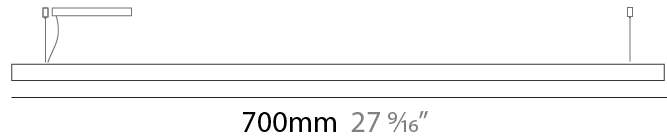

LED60 SUSPENSION

D71015- -

base number
Color   Finish
Temperature   Options

1. To build a product code in our configurator select the specify button on the base model # product page
2. To build a manual product code on this datasheet choose from the options listed below in blue font and add the suffix to the base model #

GENERAL

Series: Woodlin
Subseries: LED60
Brand: Tunto
Division: Design
Mounting Type: Suspension
Mounting Location: Ceiling
Subcategory: Profile

PHYSICAL

Shape: Rectangle
Length (mm): 700
Length (in): 27 ⁹/₁₆
Width (mm): 60
Width (in): 2 ³/₈
Height (mm): 60
Height (in): 2 ³/₈
Max. Overall Height (mm): 2060
Max. Overall Height (in): 81 ¹/₈
Light Distribution: Direct
Diffuser: Opal
Fixture Finish: [WAL / ASH / OAK / BLK / WHI](#)
Fixture Material: Wood
Cable Details: 2000mm / 78 3/4"

ELECTRICAL

Lamp Type: LED
Input Wattage (W): 29
Total Output Wattage (W): 25.3
Dimming: Tri-Mode (Non-Dimming and Phase Dimming (120Vac only) and 0-10V Dimming)
Driver Included: Yes
Driver Location: Integrated
Driver Type: Constant Current - Universal
Driver Class: Class 2
Input Voltage (V): 120 - 277
Constant Current (MA): 700

LED

Color Temperature (°K): [2700 / 3000 / 4000](#)
Max. Delivered Lumen (lm): 2180
CRI: >93 CRI
Lamp Life (hrs): 50000

OPTICAL

RATINGS AND CERTIFICATIONS

Certified By: Certified for North American Standards
IP rating: IP20

PROJECT
TYPE
SPECIFIER
QUANTITY
DATE