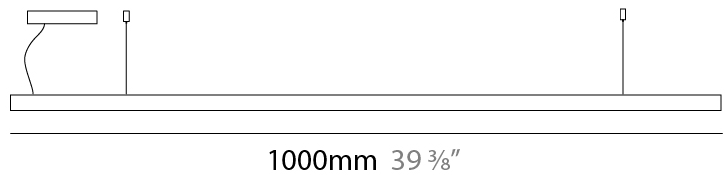

PROJECT
TYPE
SPECIFIER
QUANTITY
DATE

LED28 SUSPENSION

D71008-

base number
Color   Finish
Temperature   Options

1. To build a product code in our configurator select the specify button on the base model # product page
2. To build a manual product code on this datasheet choose from the options listed below in blue font and add the suffix to the base model #

GENERAL

Series: Woodlin
Subseries: LED28
Brand: Tunto
Division: Design
Mounting Type: Suspension
Mounting Location: Ceiling
Subcategory: Profile

PHYSICAL

Shape: Rectangle
Length (mm): 1000
Length (in): 39 ³/₈"
Width (mm): 28
Width (in): 1 ¹/₈"
Height (mm): 28
Height (in): 1 ¹/₈"
Max. Overall Height (mm): 2028
Max. Overall Height (in): 79 ¹³/₁₆"
Light Distribution: Direct
Diffuser: Opal
Fixture Finish: [WAL / ASH / OAK / BLK / WHI](#)
Fixture Material: Wood
Cable Details: 2000mm / 78 3/4"

ELECTRICAL

Lamp Type: LED
Input Wattage (W): 21
Total Output Wattage (W): 19
Dimming: Tri-Mode (Non-Dimming and Phase Dimming (120Vac only) and 0-10V Dimming)
Driver Included: Yes
Driver Location: Integrated
Driver Type: Constant Current - Universal
Driver Class: Class 2
Input Voltage (V): 120 - 277
Constant Current (MA): 700

LED

Color Temperature (°K): [2700 / 3000 / 4000](#)
Max. Delivered Lumen (lm): 1200
CRI: >93 CRI
Lamp Life (hrs): 50000

OPTICAL

RATINGS AND CERTIFICATIONS

Certified By: Certified for North American Standards
IP rating: IP20

28mm 1 ¹/₈"

Direct