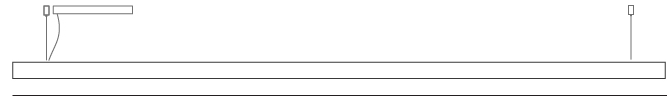

PROJECT
TYPE
SPECIFIER
QUANTITY
DATE

LED60 SUSPENSION

D71016-

base number
Color   Finish
Temperature   Options

1. To build a product code in our configurator select the specify button on the base model # product page
2. To build a manual product code on this datasheet choose from the options listed below in blue font and add the suffix to the base model #

GENERAL

Series: Woodlin
Subseries: LED60
Brand: Tunto
Division: Design
Mounting Type: Suspension
Mounting Location: Ceiling
Subcategory: Profile

PHYSICAL

Shape: Rectangle
Length (mm): 1000
Length (in): 39 ³/₈"
Width (mm): 60
Width (in): 2 ³/₈"
Height (mm): 60
Height (in): 2 ³/₈"
Max. Overall Height (mm): 2060
Max. Overall Height (in): 81 ¹/₈"
Light Distribution: Direct
Diffuser: Opal
Fixture Finish: [WAL / ASH / OAK / BLK / WHI](#)
Fixture Material: Wood
Cable Details: 2000mm / 78 3/4"

ELECTRICAL

Lamp Type: LED
Input Wattage (W): 43
Total Output Wattage (W): 38
Dimming: Tri-Mode (Non-Dimming and Phase Dimming (120Vac only) and 0-10V Dimming)
Driver Included: Yes
Driver Location: Integrated
Driver Type: Constant Current - Universal
Driver Class: Class 2
Input Voltage (V): 120 - 277
Constant Current (MA): 700

LED

Color Temperature (°K): [2700 / 3000 / 4000](#)
Max. Delivered Lumen (lm): 3240
CRI: >93 CRI
Lamp Life (hrs): 50000

OPTICAL

RATINGS AND CERTIFICATIONS

Certified By: Certified for North American Standards
IP rating: IP20

1000mm 39 ³/₈"

60mm 2 ³/₈"

Direct