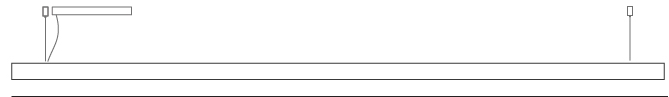

PROJECT
TYPE
SPECIFIER
QUANTITY
DATE

LED60 SUSPENSION

D71017- -

base number
Color   Temperature   Finish   Options

1. To build a product code in our configurator select the specify button on the base model # product page
2. To build a manual product code on this datasheet choose from the options listed below in blue font and add the suffix to the base model #

GENERAL

Series: Woodlin
Subseries: LED60
Brand: Tunto
Division: Design
Mounting Type: Suspension
Mounting Location: Ceiling
Subcategory: Profile

PHYSICAL

Shape: Rectangle
Length (mm): 1300
Length (in): 51 ³/₁₆
Width (mm): 60
Width (in): 2 ³/₈
Height (mm): 60
Height (in): 2 ³/₈
Max. Overall Height (mm): 2060
Max. Overall Height (in): 81 ¹/₈
Light Distribution: Direct
Diffuser: Opal
Fixture Finish: [WAL / ASH / OAK / BLK / WHI](#)
Fixture Material: Wood
Cable Details: 2000mm / 78 3/4"

ELECTRICAL

Lamp Type: LED
Input Wattage (W): 55
Total Output Wattage (W): 50.8
Dimming: Tri-Mode (Non-Dimming and Phase Dimming (120Vac only) and 0-10V Dimming)
Driver Included: Yes
Driver Location: Integrated
Driver Type: Constant Current - Universal
Driver Class: Class 2
Input Voltage (V): 120 - 277
Constant Current (MA): 700

LED

Color Temperature (°K): [2700 / 3000 / 4000](#)
Max. Delivered Lumen (lm): 4380
CRI: >93 CRI
Lamp Life (hrs): 50000

OPTICAL

RATINGS AND CERTIFICATIONS

Certified By: Certified for North American Standards
IP rating: IP20

1300mm 51 ³/₁₆"

60mm 2 ³/₈"

Direct